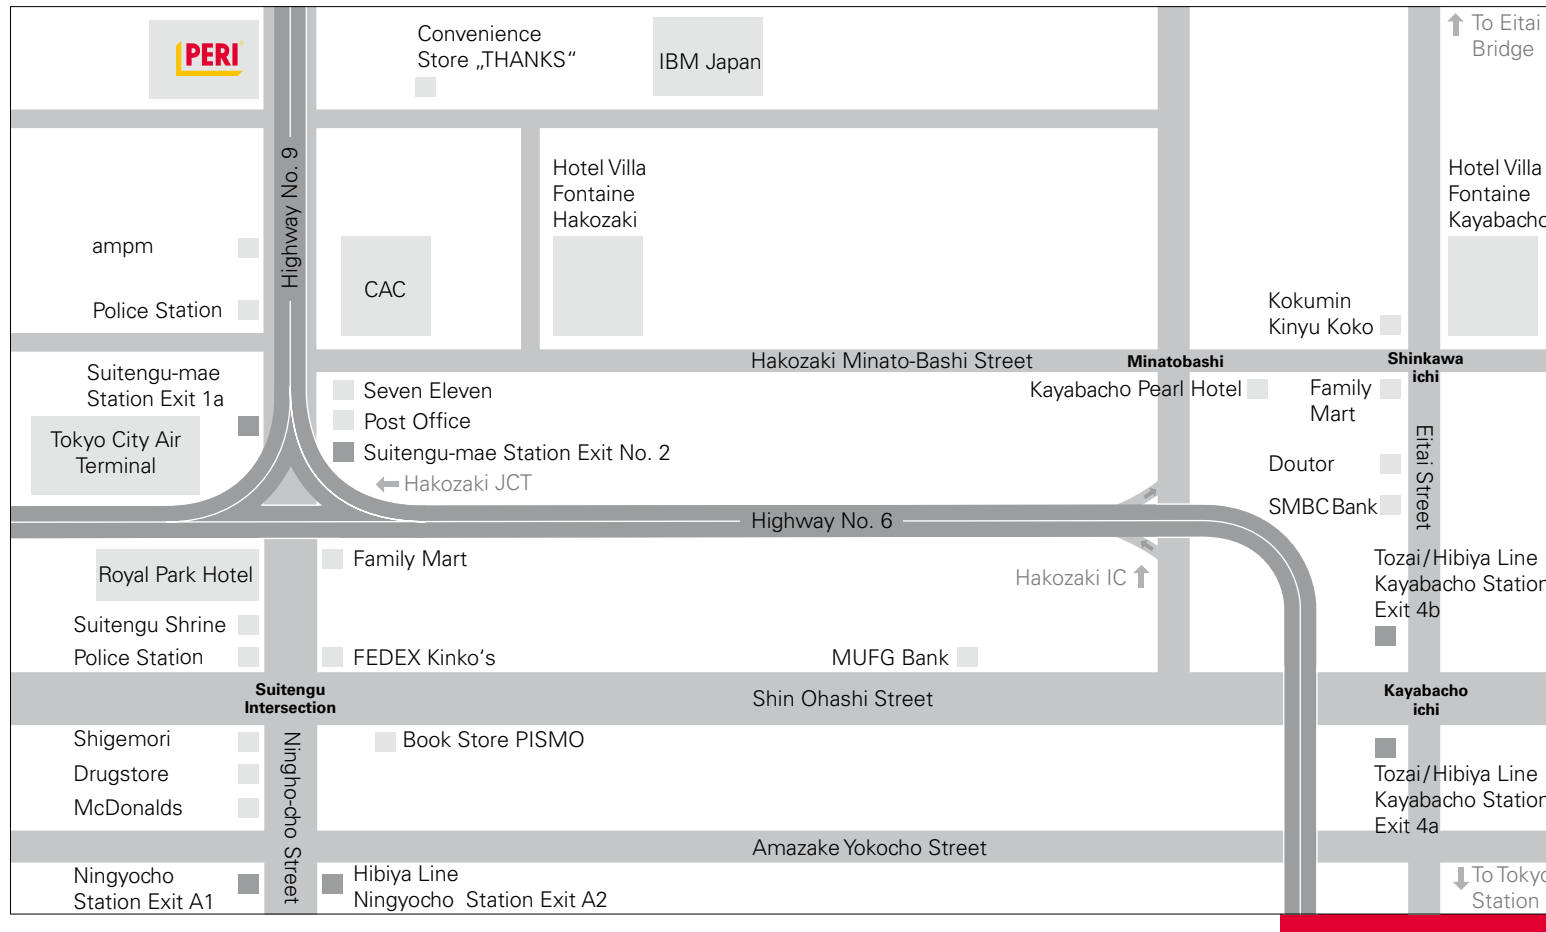

PERI Japan Tokyo Office

How you find us

PERI Japan K. K.
 Hakozaiki 314 Bldg. 7F
 31-4 Hakozaiki-cho, Nihonbashi
 Chuo-ku, Tokyo 103-0015
 Tel: 03-5642-6100
 Fax: 03-5642-6101
 info@perijapan.jp
 www.perijapan.jp

Information

- 1 minute walk form "Suitengumae Station" 1a Exit, Hanzonon Line
- 7 minutes walk from "Ningyocho Station" A1/A2 Exit, Hibiya Line
- 10 minutes walk from "Ningyocho Station" A3 Exit, Toei Asakusa Line
- 7 minutes walk from "Kayabacho Station" 4a/4b Exit, Tozai and Hibiya Line
- 1 minute walk from Tokyo City Air Terminal